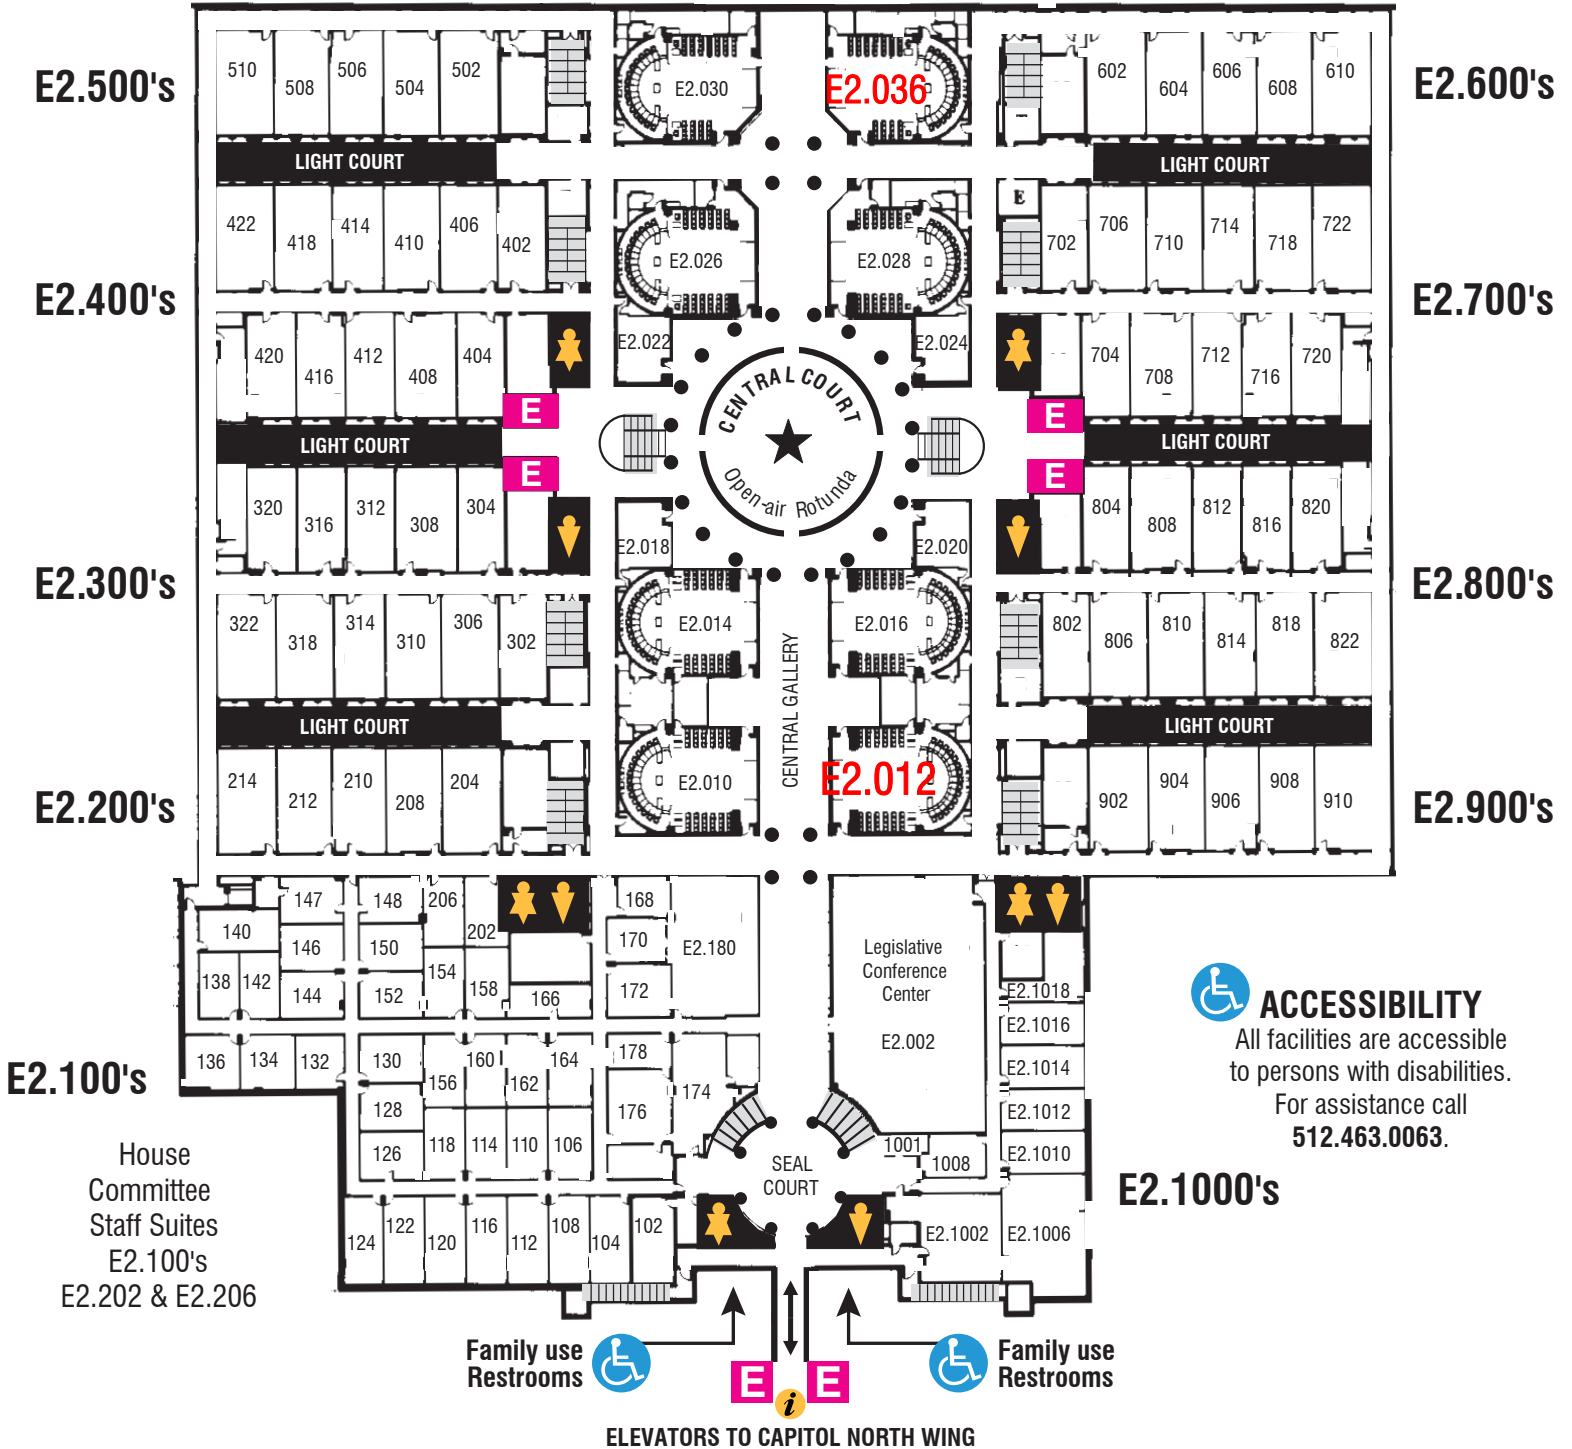

**Capitol Extension Access:** Take the North Wing elevators to Floor E1 or E2 of the underground Capitol Extension.

**Feb. 19 - 1:30 pm to 3 pm we will be in Room E2.012**  
**Feb. 20 - 9 am to 10:30 am we will be in Room E2.036**  
*Rooms are subject to change*

# EXTENSION SECOND FLOOR (E2)

State Representatives Offices  
E2.200 through E2.900's

# CAPITOL EXTENSION GUIDE FLOOR E2